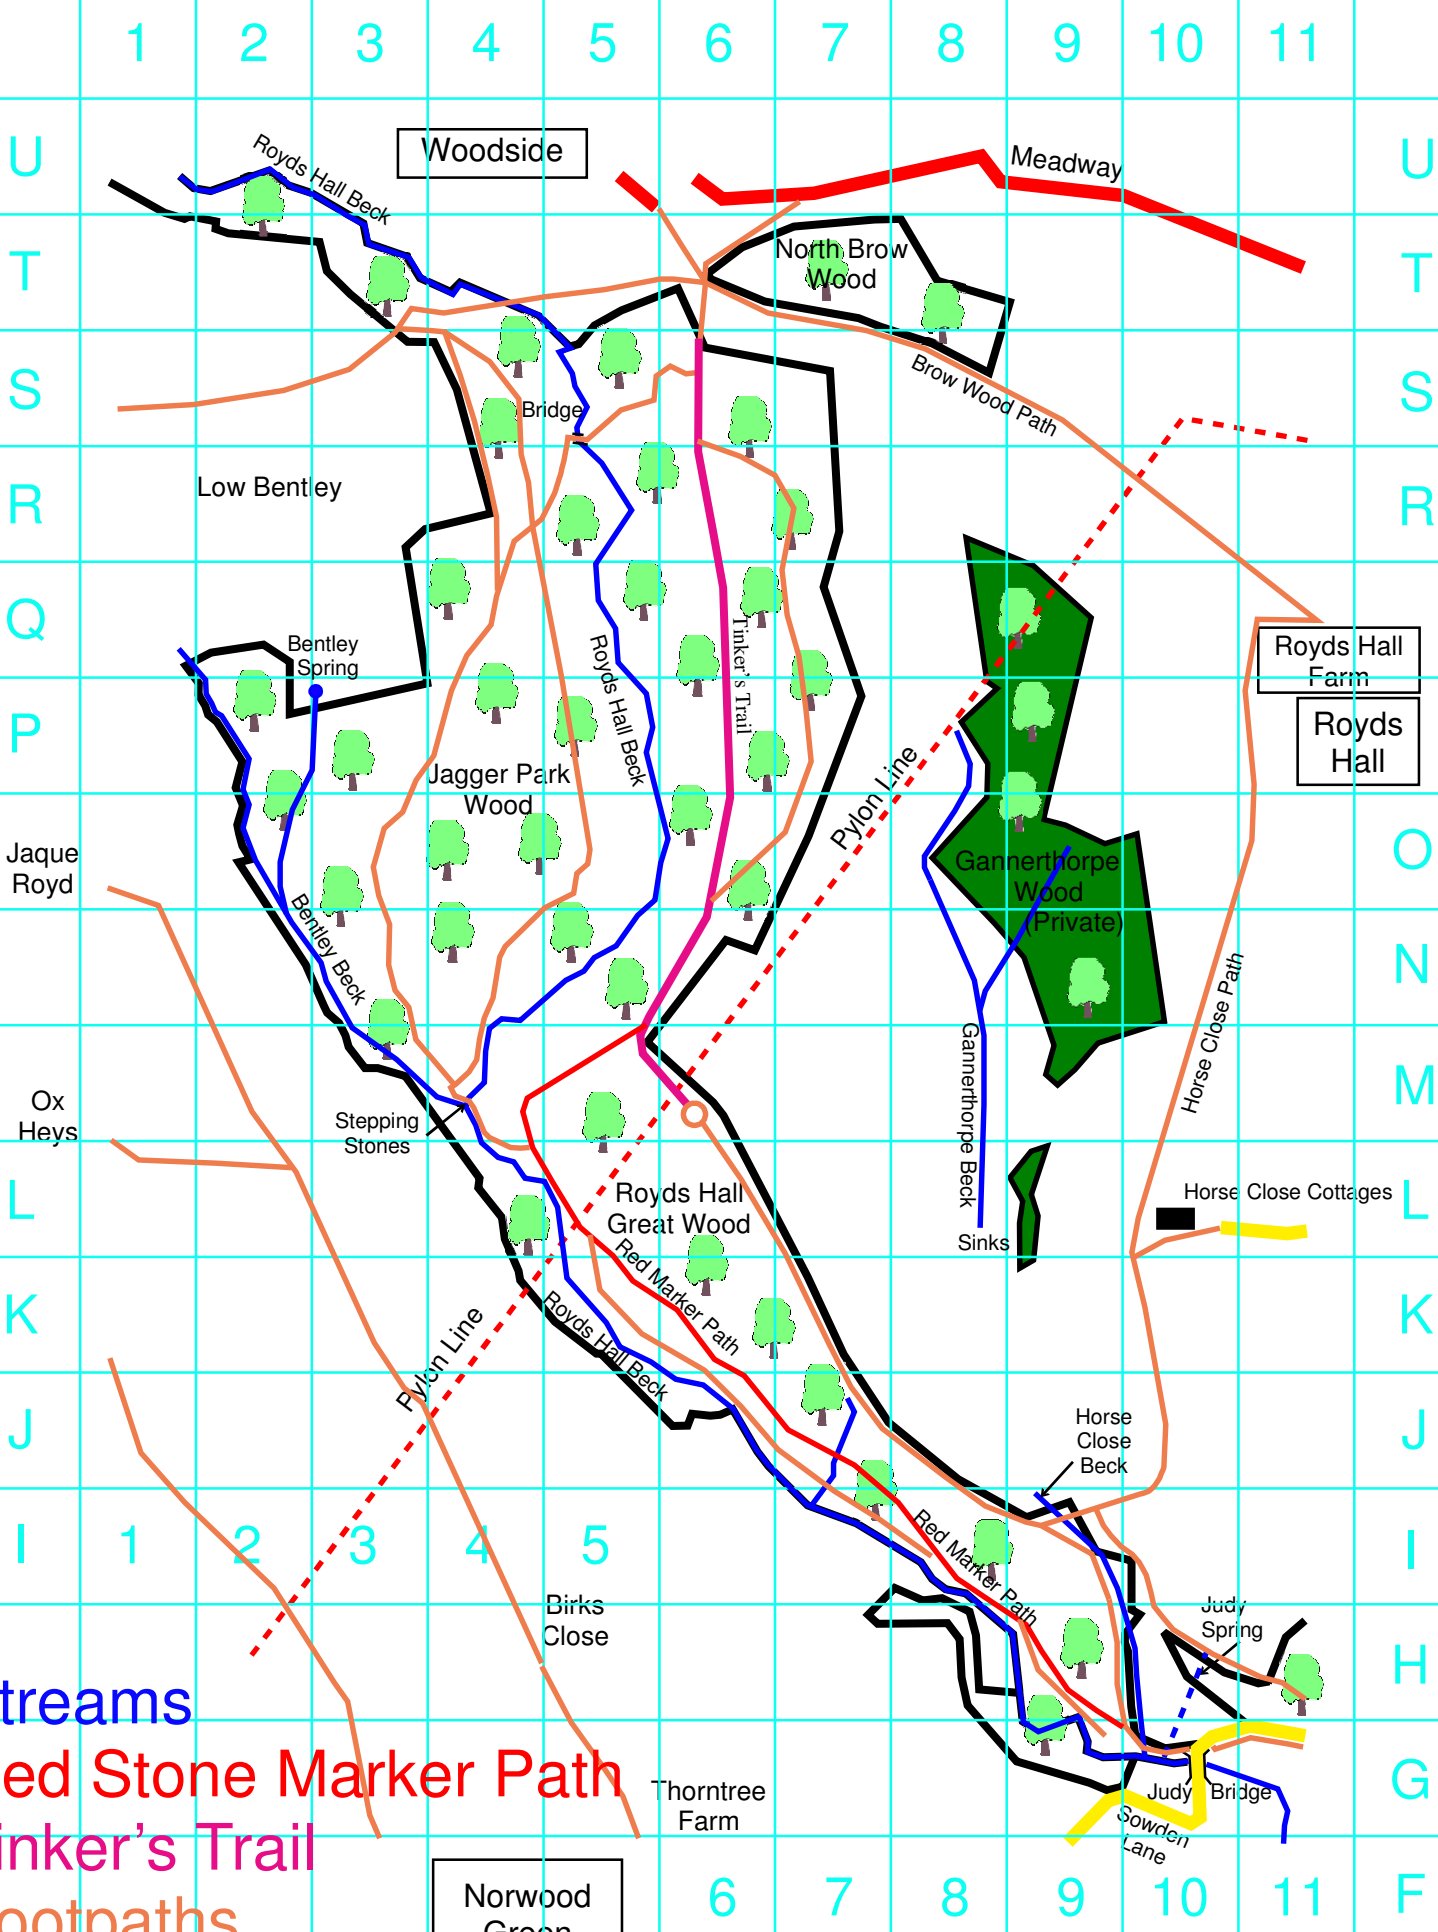

# Royds Hall Great Wood

Streams

Red Stone Marker Path

Tinker's Trail

Footpaths

Norwood Green